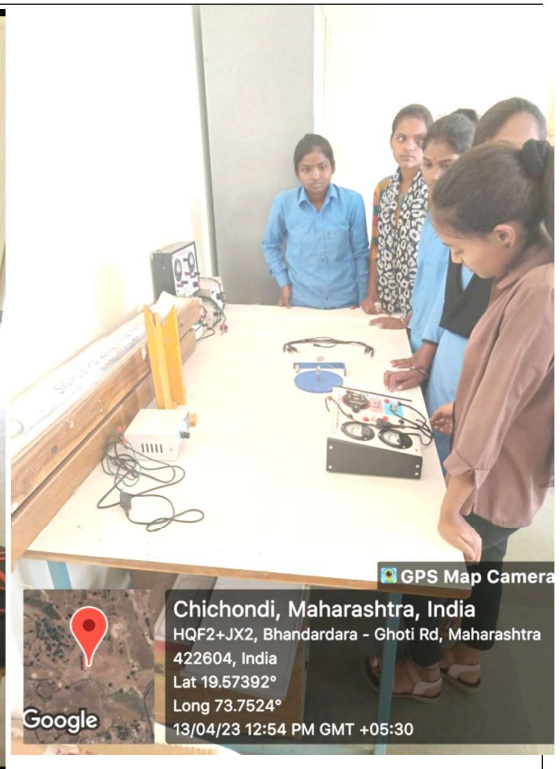

Physics Laboratory